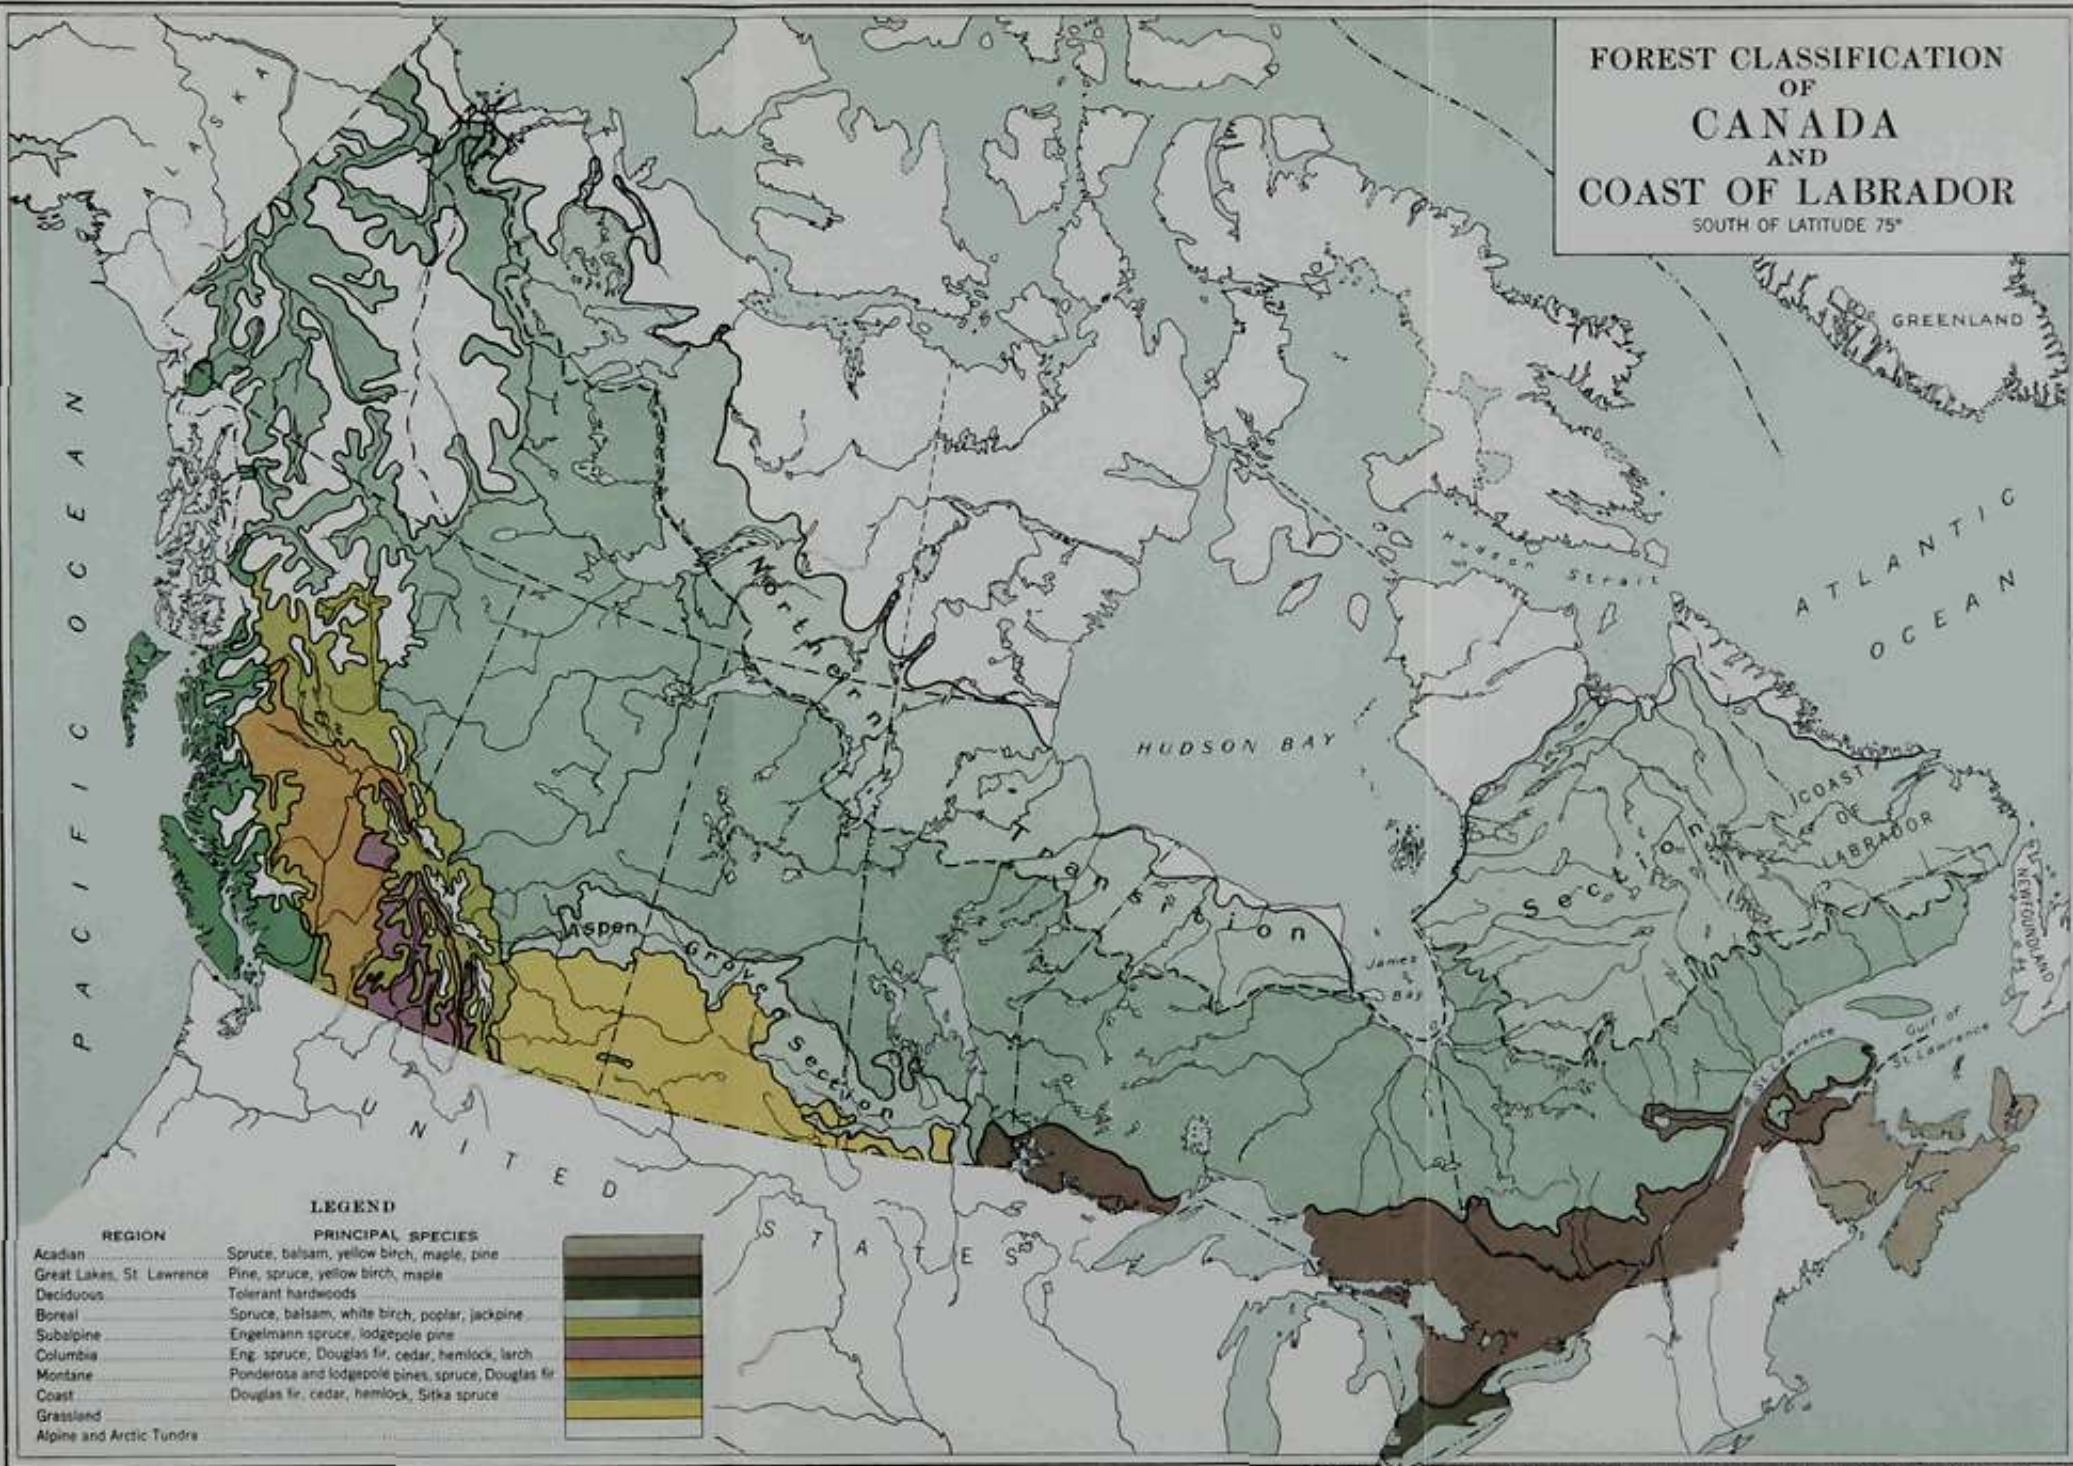

**FOREST CLASSIFICATION
OF
CANADA
AND
COAST OF LABRADOR**
SOUTH OF LATITUDE 75°

REGION	PRINCIPAL SPECIES
Acadian	Spruce, balsam, yellow birch, maple, pine
Great Lakes, St. Lawrence	Pine, spruce, yellow birch, maple
Deciduous	Tolerant hardwoods
Boreal	Spruce, balsam, white birch, poplar, jackpine
Subalpine	Engelmann spruce, lodgepole pine
Columbia	Eng. spruce, Douglas fir, cedar, hemlock, larch
Montane	Ponderosa and lodgepole pines, spruce, Douglas fir
Coast	Douglas fir, cedar, hemlock, Sitka spruce
Grassland	
Alpine and Arctic Tundra	

Forest information prepared by the Dominion Forest Service. Base map and lithographic plates from Surveyor General's Office, Ottawa. Printed by the Geographical Section, General Staff, Department of National Defence.